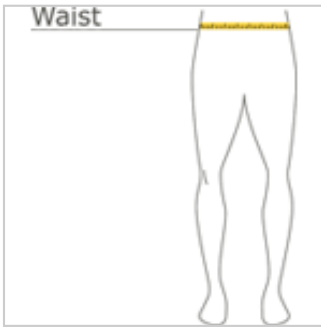

### Short Description

8-ounce, 50/50 cotton/poly, Covered elastic waistband, with drawcord at waist, Elastic cuffs Double-needle bottom

### How To Measure

## Waist

Measure waist at the height pants are normally worn, and keep tape comfortably loose.

## Size Chart

	S	M	L	XL	2XL
Waist	24-26	28-29	30-31	32-33	36-37