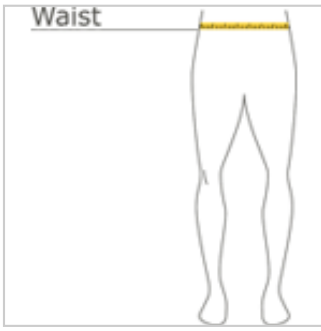

Sweat Pants with Logo

Brand: C Port and Company

Product Code: SwtPnt1800

Availability: In Stock

Weight: 0.00kg

Dimensions: 0.00cm x 0.00cm x 0.00cm

Price: \$24.95

Short Description

8-ounce, 50/50 cotton/poly, Covered elastic waistband, with drawcord at waist, Elastic cuffs Double-needle bottom

Description

How To Measure

Waist

Measure waist at the height pants are normally worn, and keep tape comfortably loose.

Size Chart

	S	M	L	XL	2XL
Waist	24-26	28-29	30-31	32-33	36-37

Product Gallery